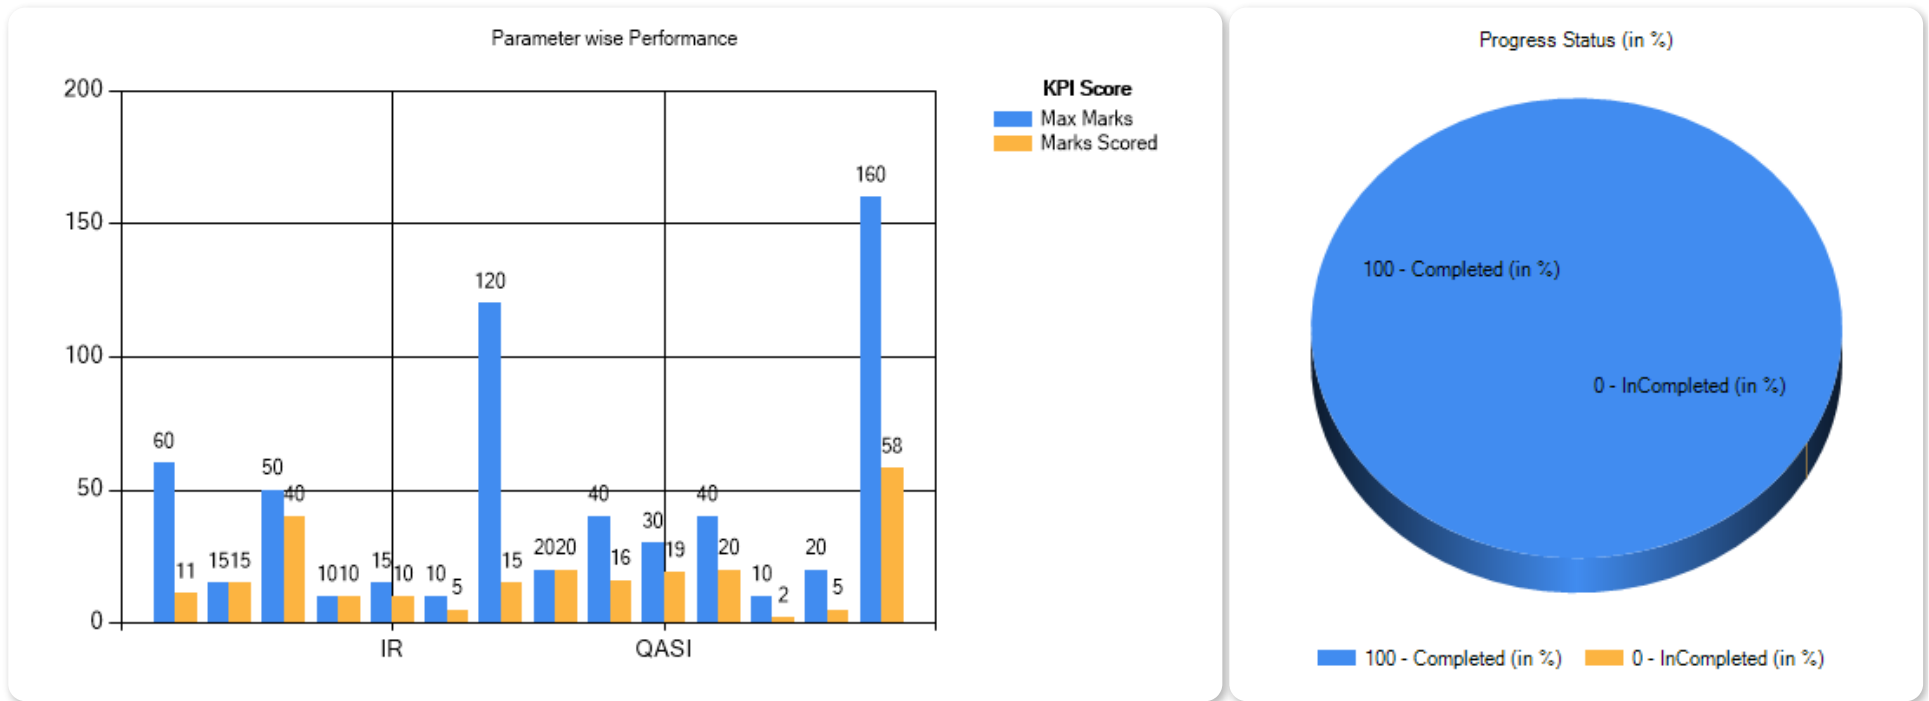

Performance Rating Yardstick for Academic Audit Standards (PRaYAAS)

[Log Out](#)
Welcome GC Bhattu Kalan

Department of Higher Education

- Dashboard
- Change Password

DASHBOARD

Developed & Designed By: IT Cell, DHE | For any Technical Query: itcell.dghe.hry@gmail.com